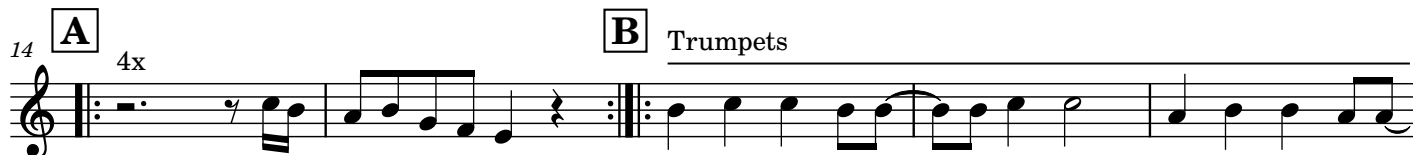

Melody (Eb)

Enta Omry

Um Kalthoum

Intro

♩ = 120

C

♩ = 150

Drums start with 4 bars of maksoum