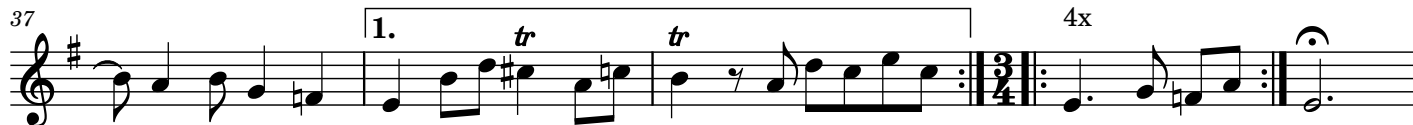

Melody (Eb)

Enta Omry

Um Kalthoum

Intro

♩ = 120

C

♩ = 150

Drums start with 4 bars of maksoum