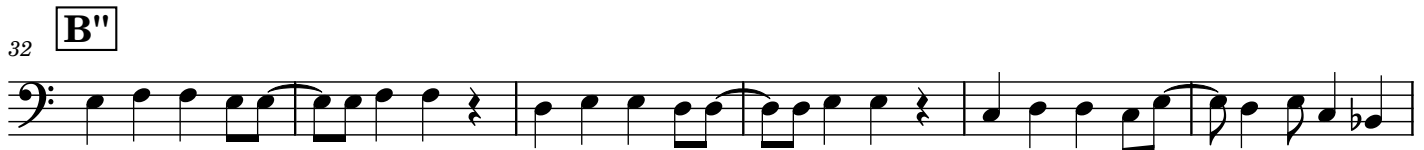

Accompaniment (Bb) (Bass Clef) **Enta Omry**

Um Kalthoum

Intro

♩ = 120

2

C

♩ = 150

Drums start with 4 bars of maksoum