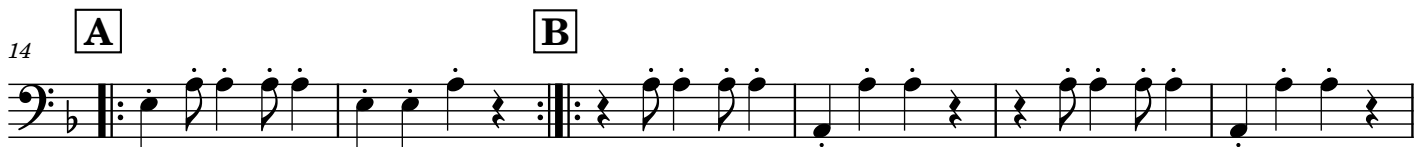

Accompaniment (Bb) (Bass Clef) **Enta Omry**

Um Kalthoum

Intro

♩ = 120

2

C

♩ = 150

Drums start with 4 bars of maksoum